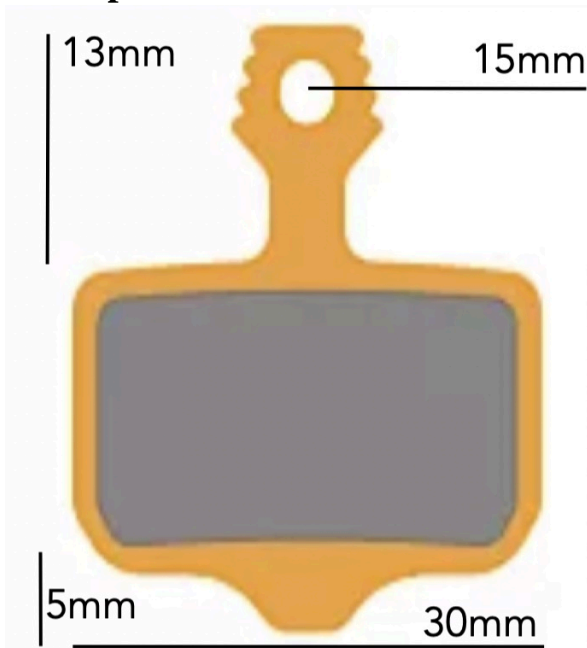

RACEWORX BIKETEQUE - Unit One
92 St Georges Street
Simons Town
Western Cape
South Africa
7975

Phone: 010 026 2330 - Email:
info@bicyclepart.co.za

BRAKE PADS Cable to Hydraulic Disc Road

Product code: Q002.1

Availability: 13

Price: R284.81

Short Description

SC-LLPSZPT-MS02D

Description

22mm

SRAM

RED, Force, Rival, Apex