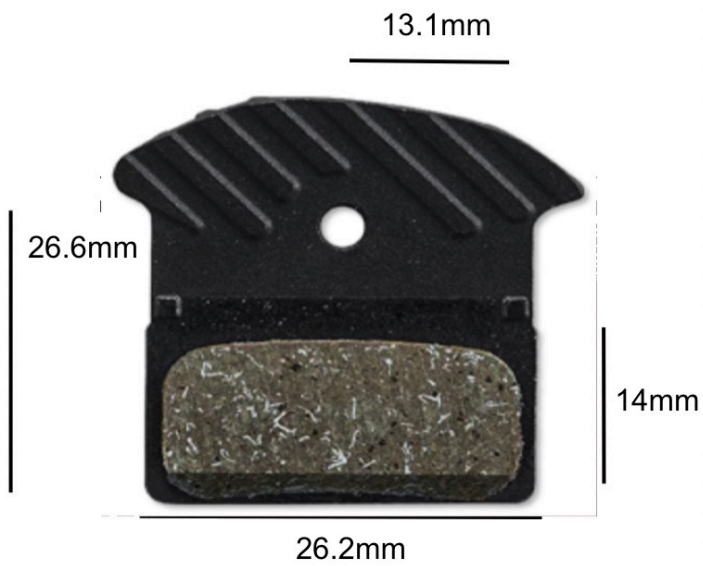

RACEWORX BIKETEQUE - Unit One
92 St Georges Street
Simons Town
Western Cape
South Africa
7975

Phone: 010 026 2330 - Email:
info@bicyclepart.co.za

BRAKE PADS - Mountain Bike (Shimano Compat.)

Product code: N001.1

Availability: 7

Price: R284.81

Short Description
SC-SRLLPSZ-SZ944

Description

DEORE XT (M8110),
SLX (M7110),
DURA-ACE,
ULTEGRA,
SHIMANO 105,
TIAGRA,
GRX, SHIMANO

BR-M8110, BR-M7110, BR-R9270,
BR-R8170, BR-R9170, BR-R8070,
BR-R7070, BR-4770, BR-RS805,
BR-RS505, BR-RS405, BR-RS305,
BR-U5000, BR-RX810, BR-RX400