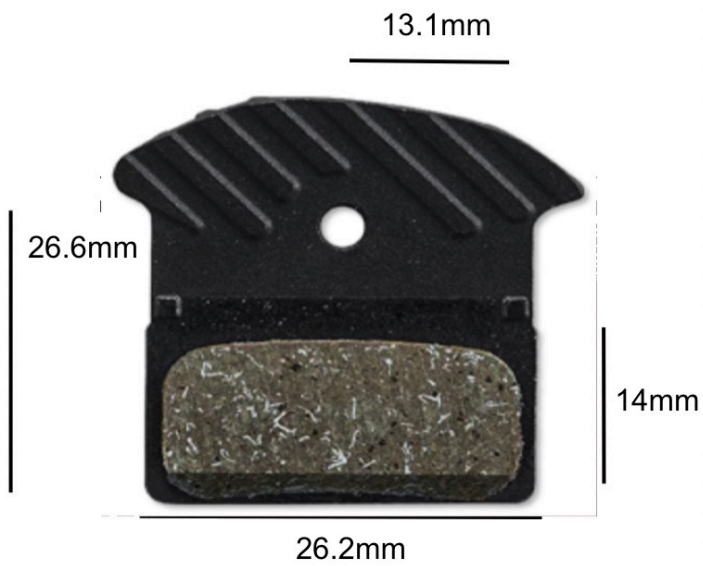

## **BRAKE PADS - Mountain Bike (Shimano Compat.)**

**Product code: N001.1**

**Availability: 7**

**Price: R284.81**

**Short Description**  
**SC-SRLLPSZ-SZ944**

**Description**

DEORE XT (M8110),  
SLX (M7110),  
DURA-ACE,  
ULTEGRA,  
SHIMANO 105,  
TIAGRA,  
GRX, SHIMANO