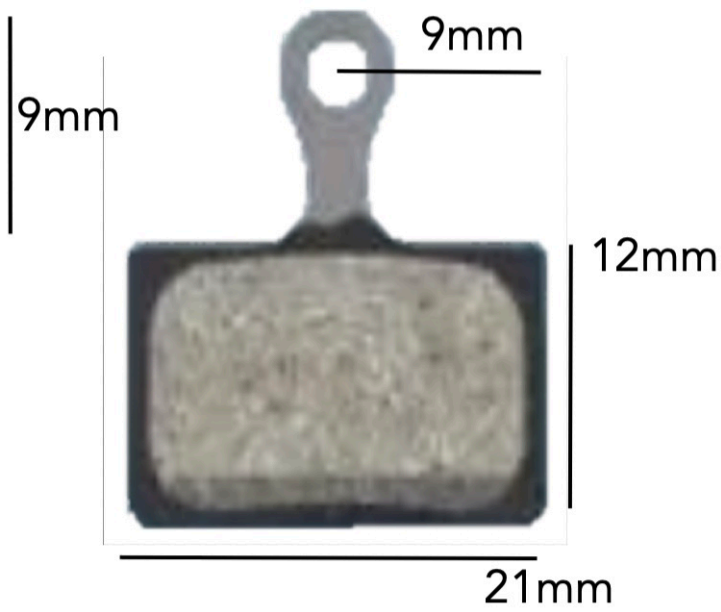

RACEWORX BIKETEQUE - Unit One
92 St Georges Street
Simons Town
Western Cape
South Africa
7975

Phone: 010 026 2330 - Email:
info@bicyclepart.co.za

BRAKES PADS - Shimano Road (Ultegra - 105 - Dura Ace)

Product code: N005

Availability: 23

Price: R162.75

Short Description

SC-LLPSZPT-MS944

Description

**XTR (M9100,M9110),
DEORE XT,
SLX,DURA-ACE,
ULTEGRA,
SHIMANO 105,
TIAGRA,
GRX,
SHIMANO**

**BR-M9100, BR-M9110, BR-M8110,
BR-R9270, BR-R8170, BR-R9170,
BR-R8070, BR-R7070, BR-4770,
BR-RS805, BR-RS505, BR-RS405,
BR-RS305, BR-U5000, BR-RX810,
BR-RX400**