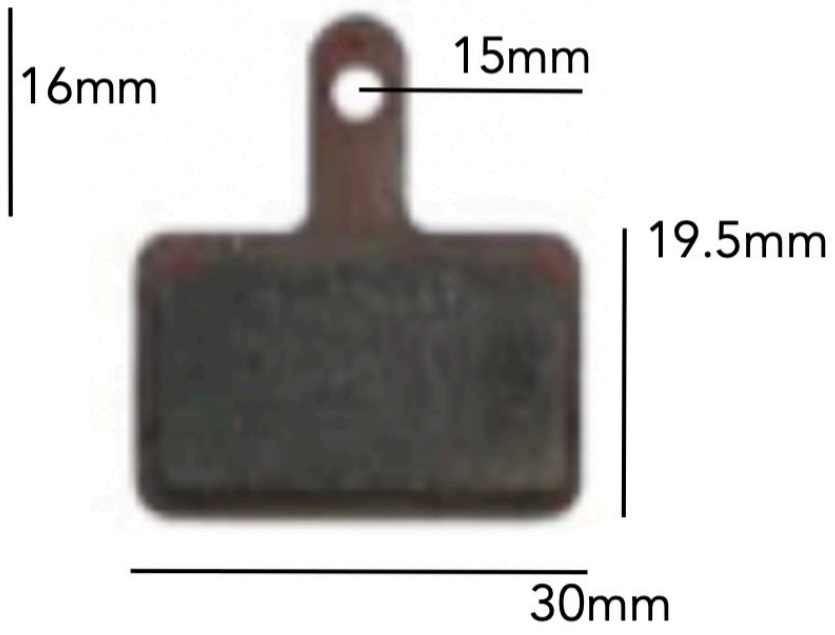

RACEWORX BIKETEQUE - Unit One
92 St Georges Street
Simons Town
Western Cape
South Africa
7975

Phone: 010 026 2330 - Email:
info@bicyclepart.co.za

BRAKES PADS Mountain Bike - (Shimano SD04)

Product code: N006

Availability: 17

Price: R166.01

Short Description

SC-LLPJSPT-MJ01B

Description

Shimano
BR-M375