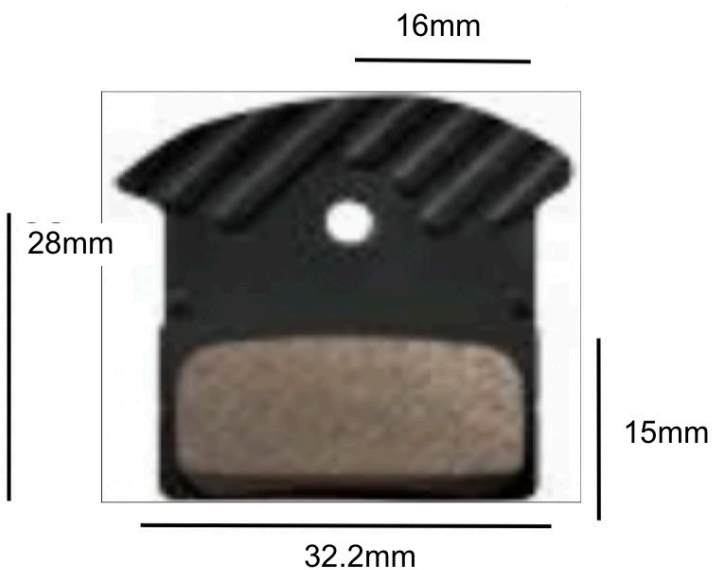

Description

XTR,
DEORE XT,
SLX, ALFINE,
SHIMANO

BR-M9000, BR-M9020, BR-M987,
BR-M985, BR-M8100, BR-M8000,
BR-M785, BR-M7100, BR-M7000,
BR-M675, BR-M666, BR-M6100,
BR-M6000, BR-M615, BR-S700,
BR-RS785, BR-R785