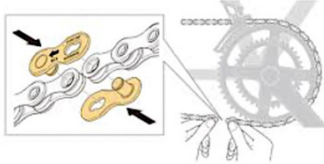

RACEWORX BIKETEQUE - Unit One
92 St Georges Street
Simons Town
Western Cape
South Africa
7975

Phone: 010 026 2330 - Email:
info@bicyclepart.co.za

12S CHAIN Master Link Silver

Quick Link Master Link

Product code: D015