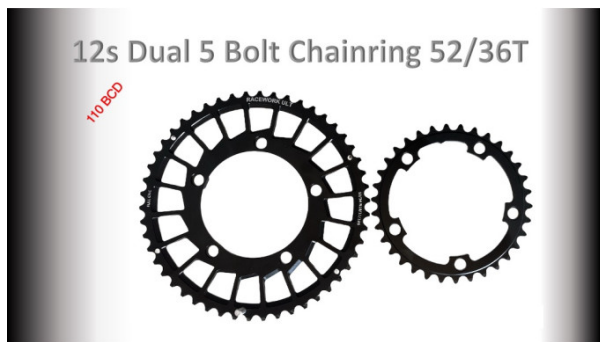

## ROAD (52/36T) 110BCD 5 bolt 10/11/12s Round Spider Black RACEWORX Set

**Product code: K005.11-S**

**Availability: 4**

**Price: R1,285.73**

**Description**

## **Model: 110BCD Narrow Single Tooth Design**

**Mountain/Gravel Chainrings – 10/11/12 Speed –  
Compatible with Shimano, SRAM and RACEWORX  
110 BCD Spider or Crank 5 Bolt Fitting**

- Manufacturer Part #:
- Size: As per SKU
- Teeth: As per SKU
- Fitting: 110 BCD 4 Bolt
- Speed: 10/11/12
- Teeth: Narrow/Wide for Single Font Gear System
- Color: As per SKU
- Material: AL7075
- Finish: Fine Polished Black Anodized

# **OPTIMIZED TOOTH PROFILE DESIGN**

The special tooth profile design can more effectively prevent the chain from dropping and reduce the wear of the chain