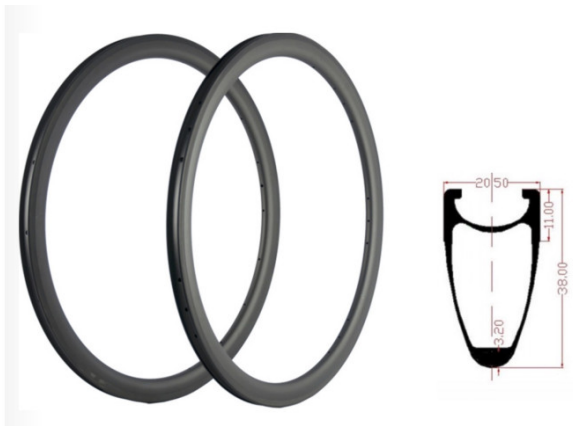

RACEWORX BIKETEQUE - Unit One
92 St Georges Street
Simons Town
Western Cape
South Africa
7975

Phone: 010 026 2330 - Email:
info@bicyclepart.co.za

RIM Aluminium 700c 28mm Rim Brake

Product code: I009-R
Availability: Pre-Order

Price: R652.30

Description

MODEL: RX AL

RACEWORX ALUMINIUM RIM (HOOP)

- 700C ALUMINIUM ROAD RIM BRAKE RIM
- RIMS: ANODIZED MATT
- RIM DEPTH: 28MM
- INNER/OUTER WIDTH 15.5MM/19MM
- SPOKE HOLES: 24